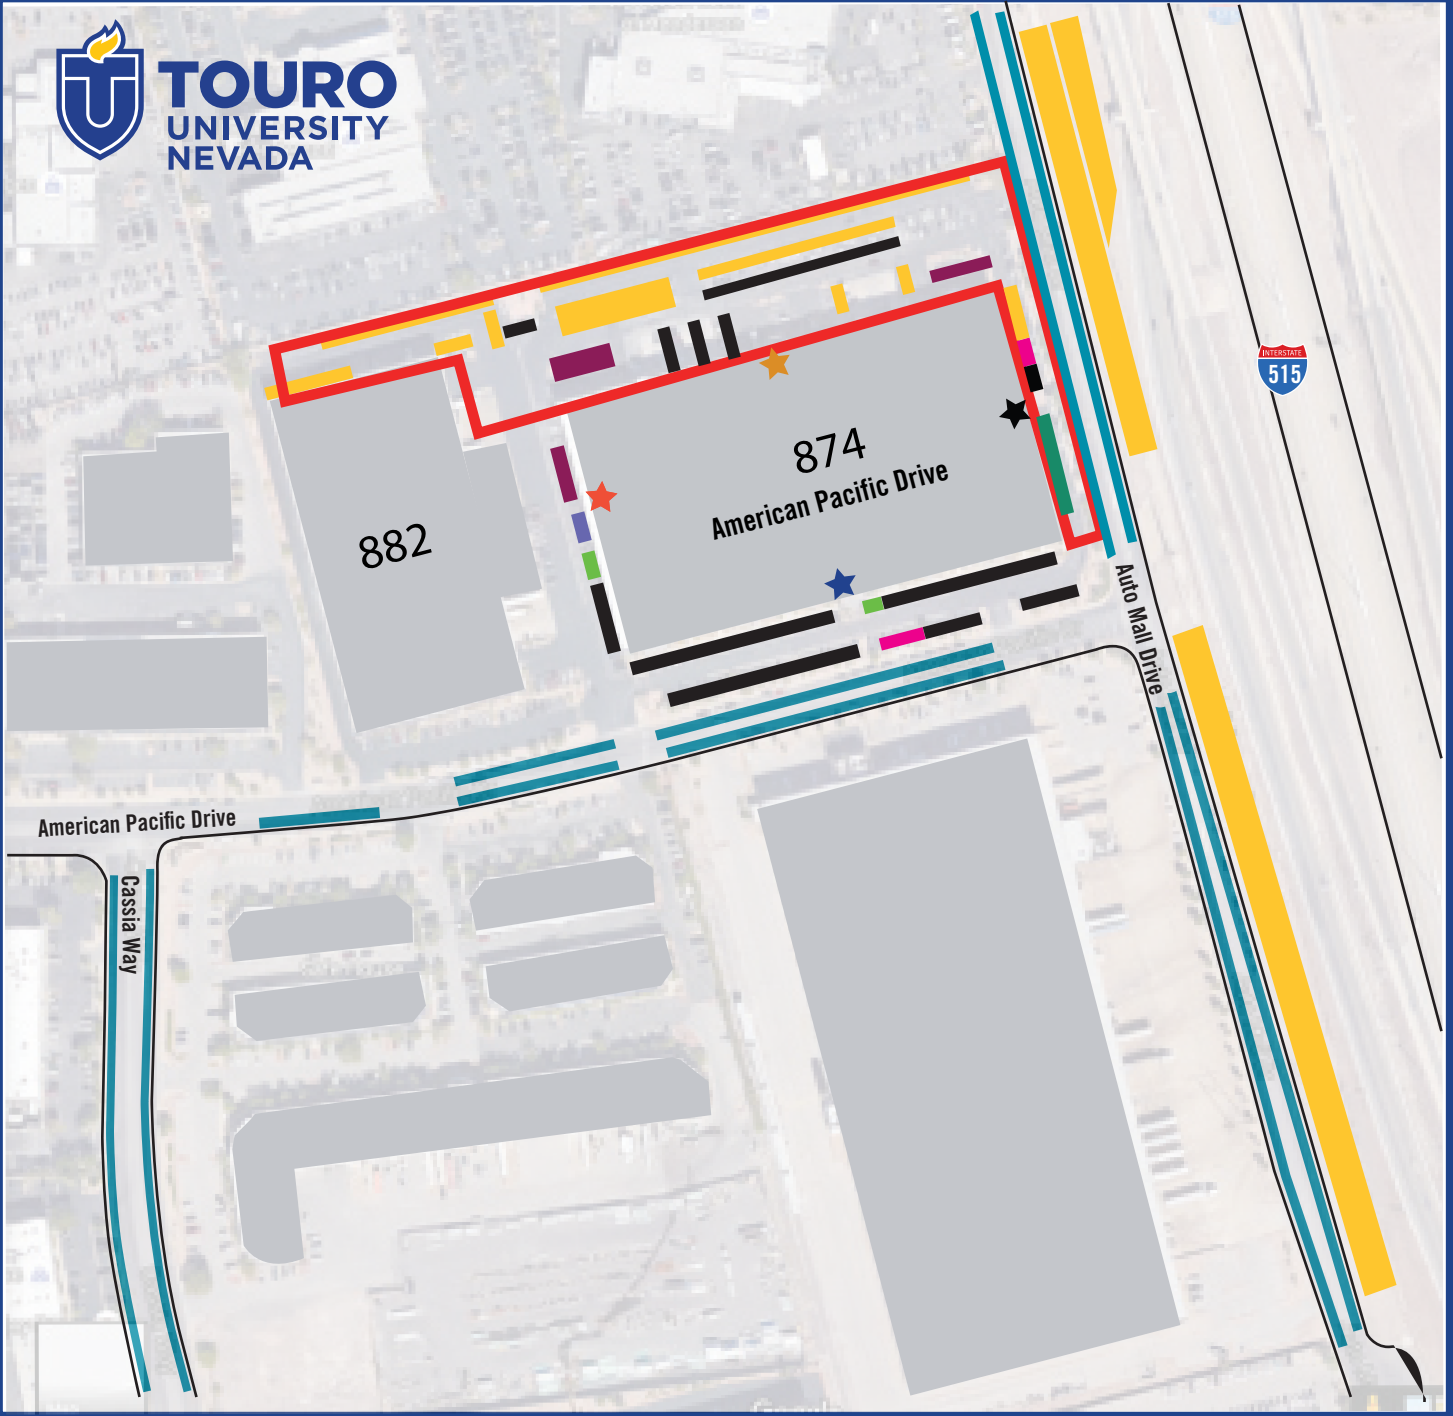

North

TOURO
UNIVERSITY
NEVADA

West

East

South

★ West Entrance ★ North Entrance ★ Main Entrance ★ East Entrance

— Employee Permit Parking
— Short Term Electric Charging Stations (Permit Parking)

— Student Permit Parking
— Patient Parking
— Street Parking
— Visitor Parking

— PaveCommute Carpool Parking
— Short Term Clinical Education Student Parking (30 Minute Max)

Visit the [Parking Management Page](http://tun.touro.edu) on the Touro Nevada Website (tun.touro.edu) for more information on campus parking.
Direct parking questions to TouroParks at TUN.Touro.Parks@touro.edu.